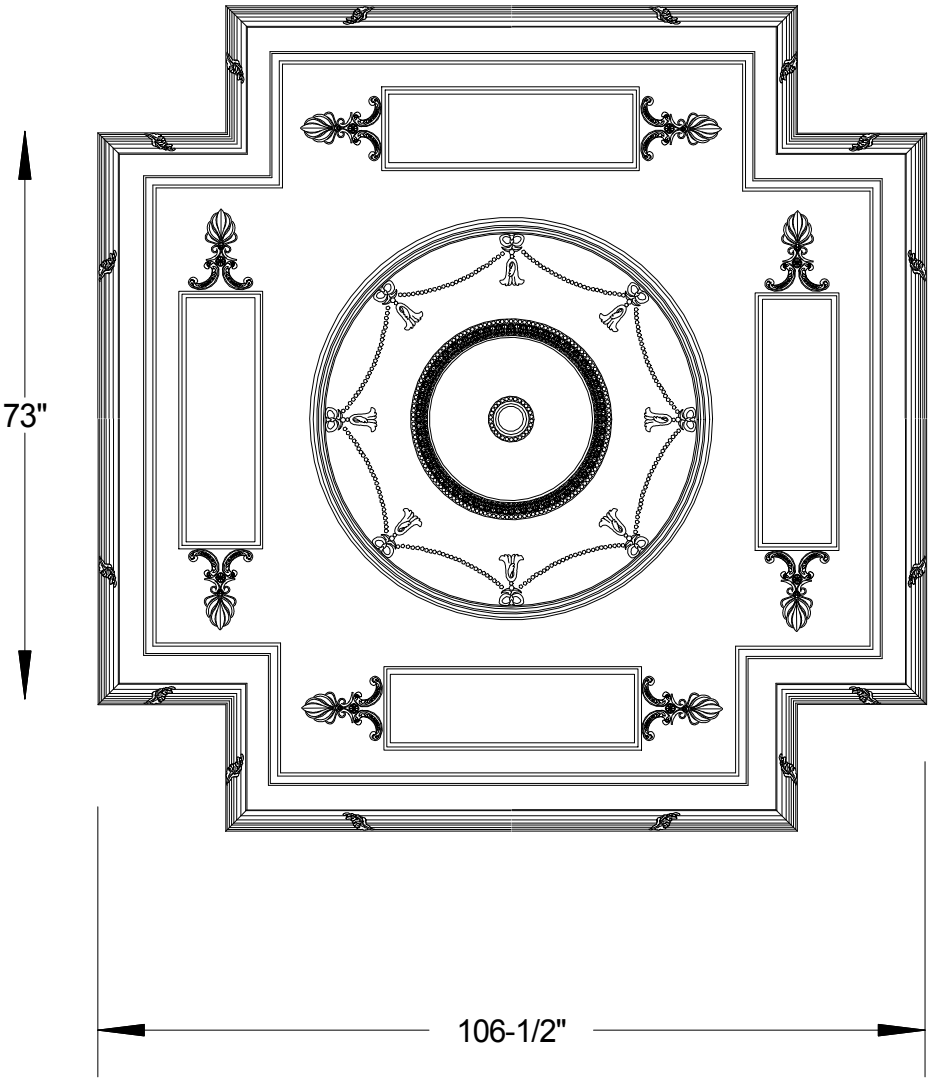

Ceiling 007

ORNAMENTAL
PLASTER
WORKS,
INC.