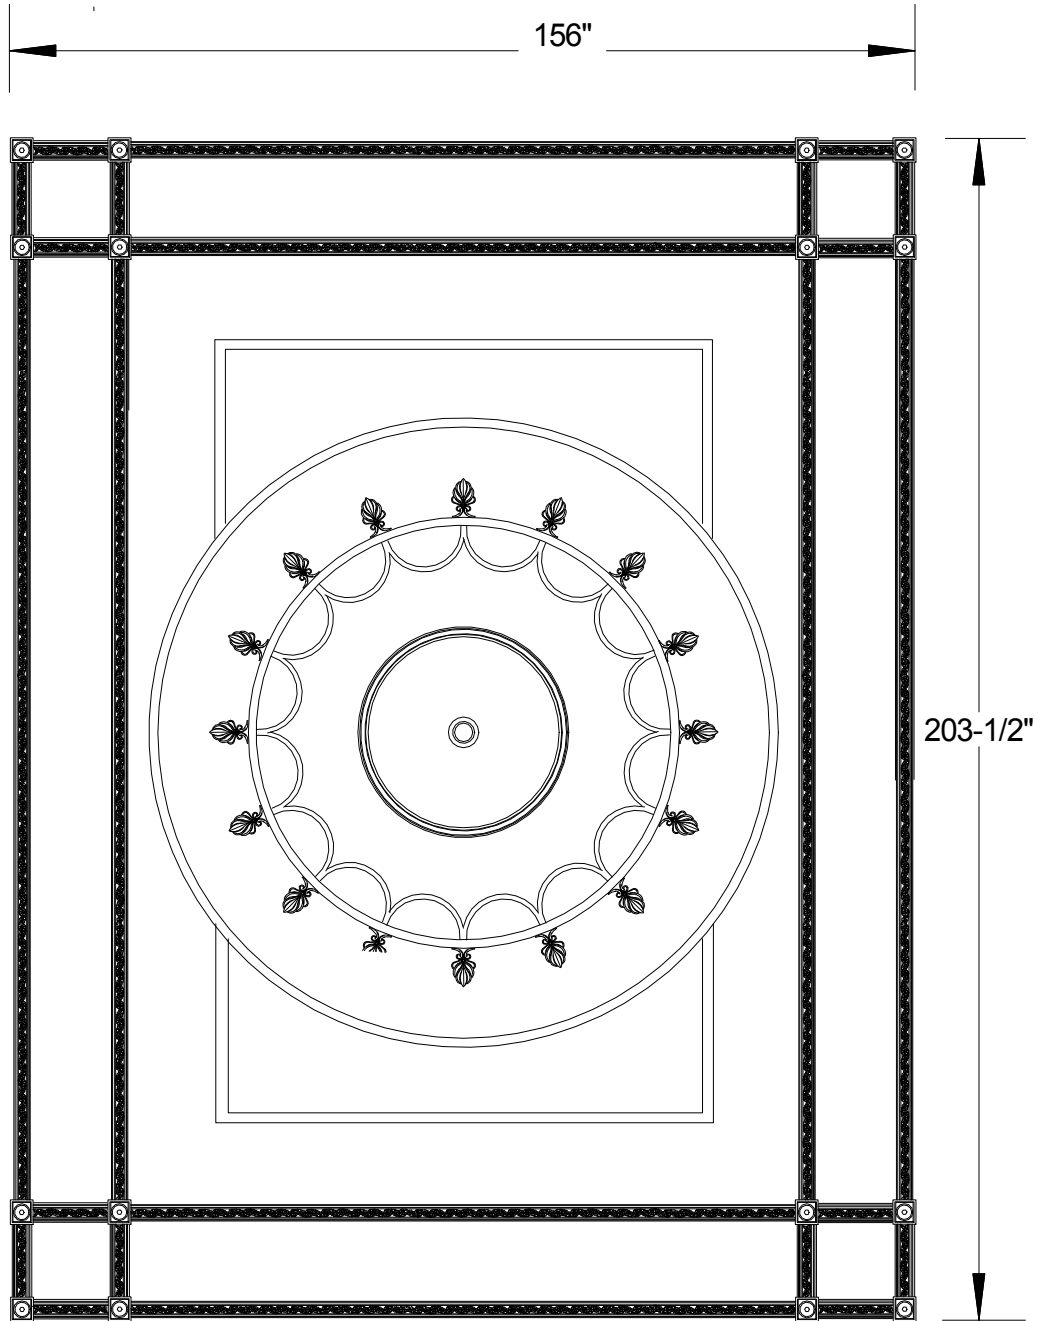

Ceiling 014

ORNAMENTAL
PLASTER
WORKS,
INC.