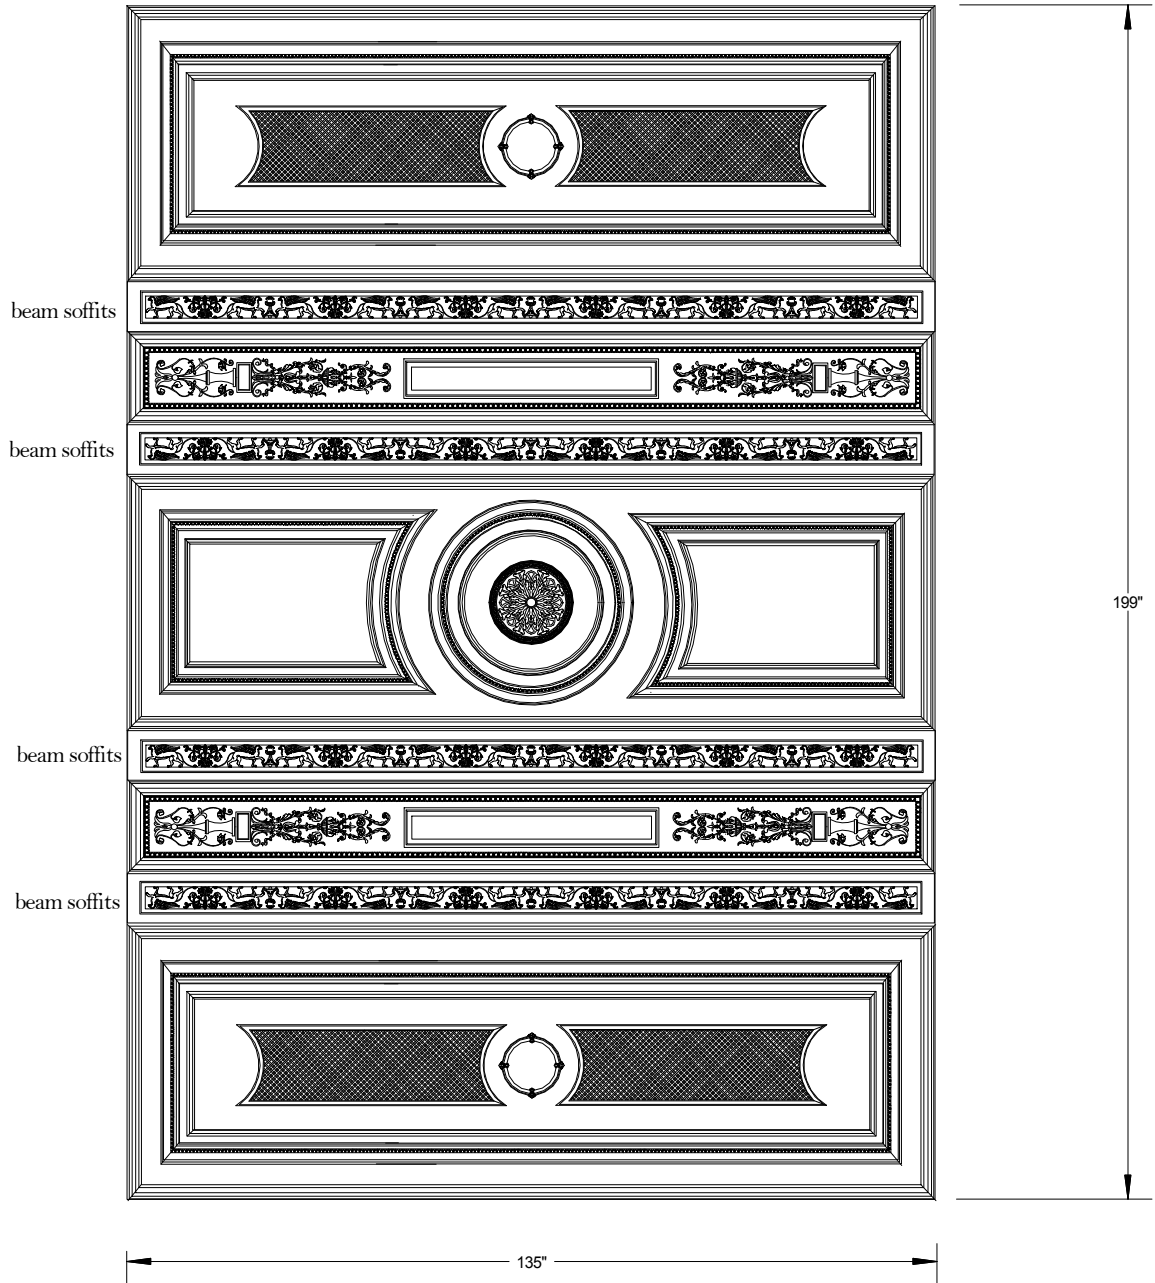

Ceiling 039

ORNAMENTAL
PLASTER
WORKS,
INC.