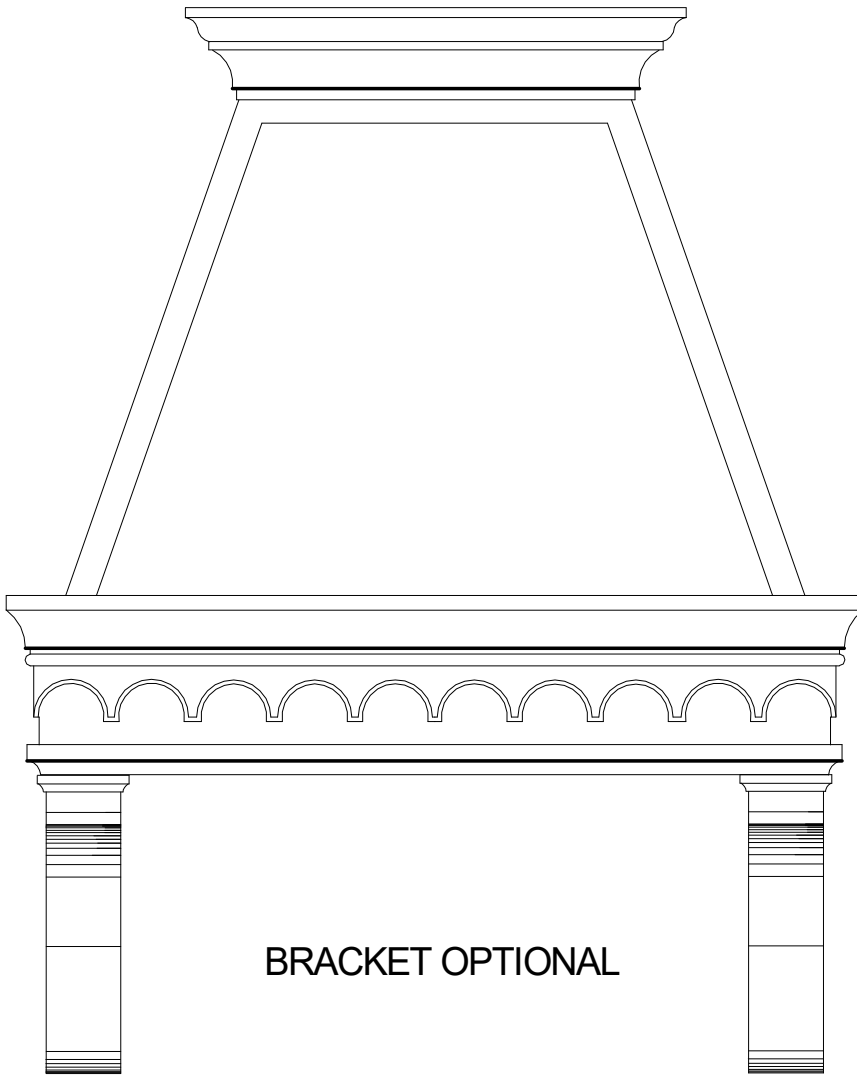

BRACKET OPTIONAL