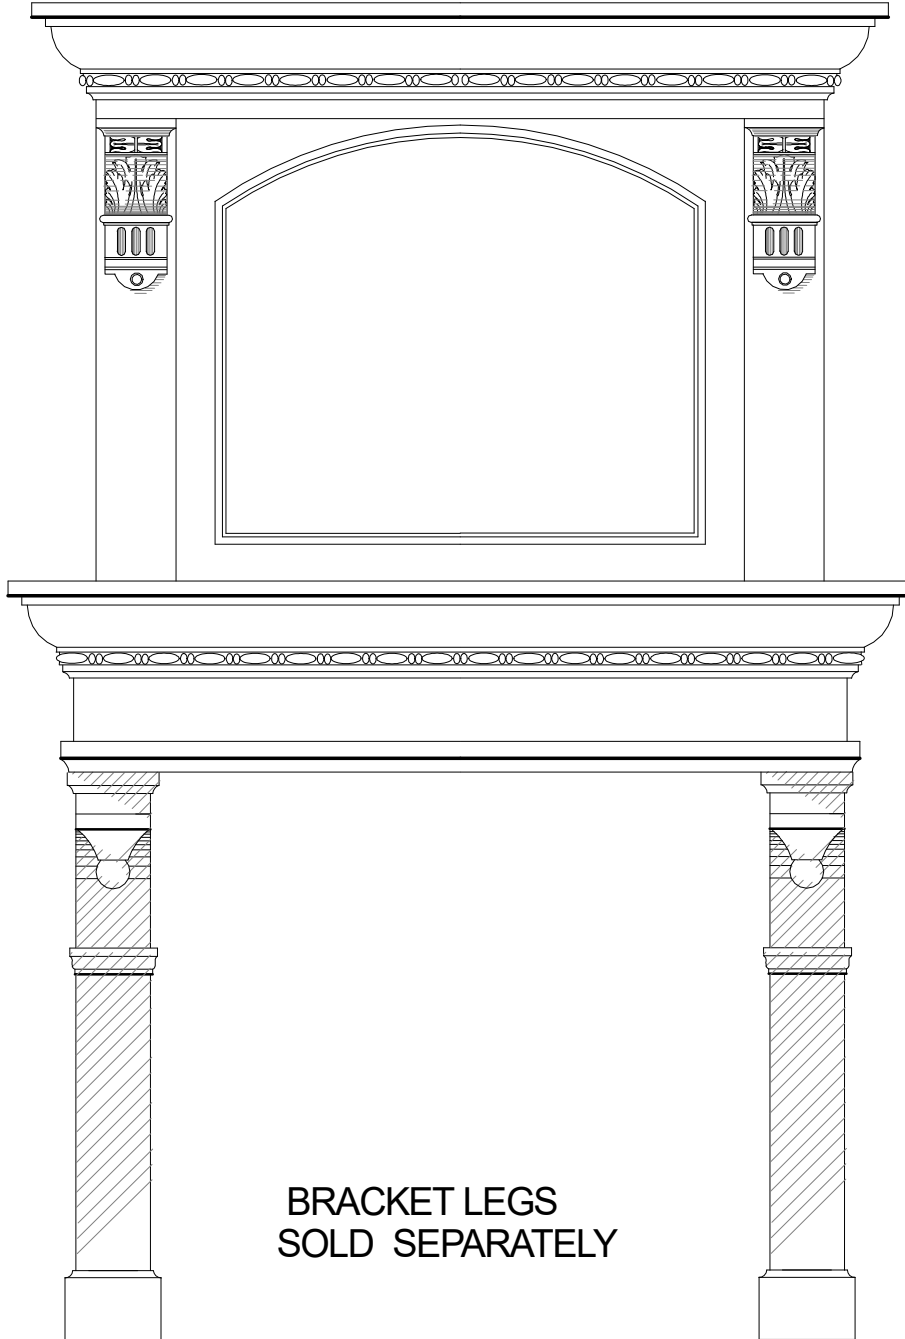

Ornamental
Plaster
Works,
Inc.

BRACKET LEGS
SOLD SEPARATELY

FITS 36" AND 48" STOVE UNITS

HEIGHTS CAN VARY

Hood 16

Ornamental
Plaster
Works,
Inc.

BRACKET LEGS
SOLD SEPARATELY

FITS 36" AND 48" STOVE UNITS