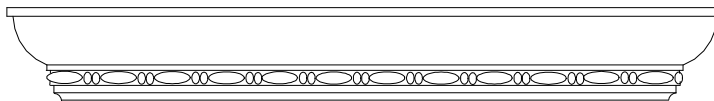

CROWN OPTION D

FITS 36" AND 48" STOVE TOPS

HEIGHTS CAN VARY