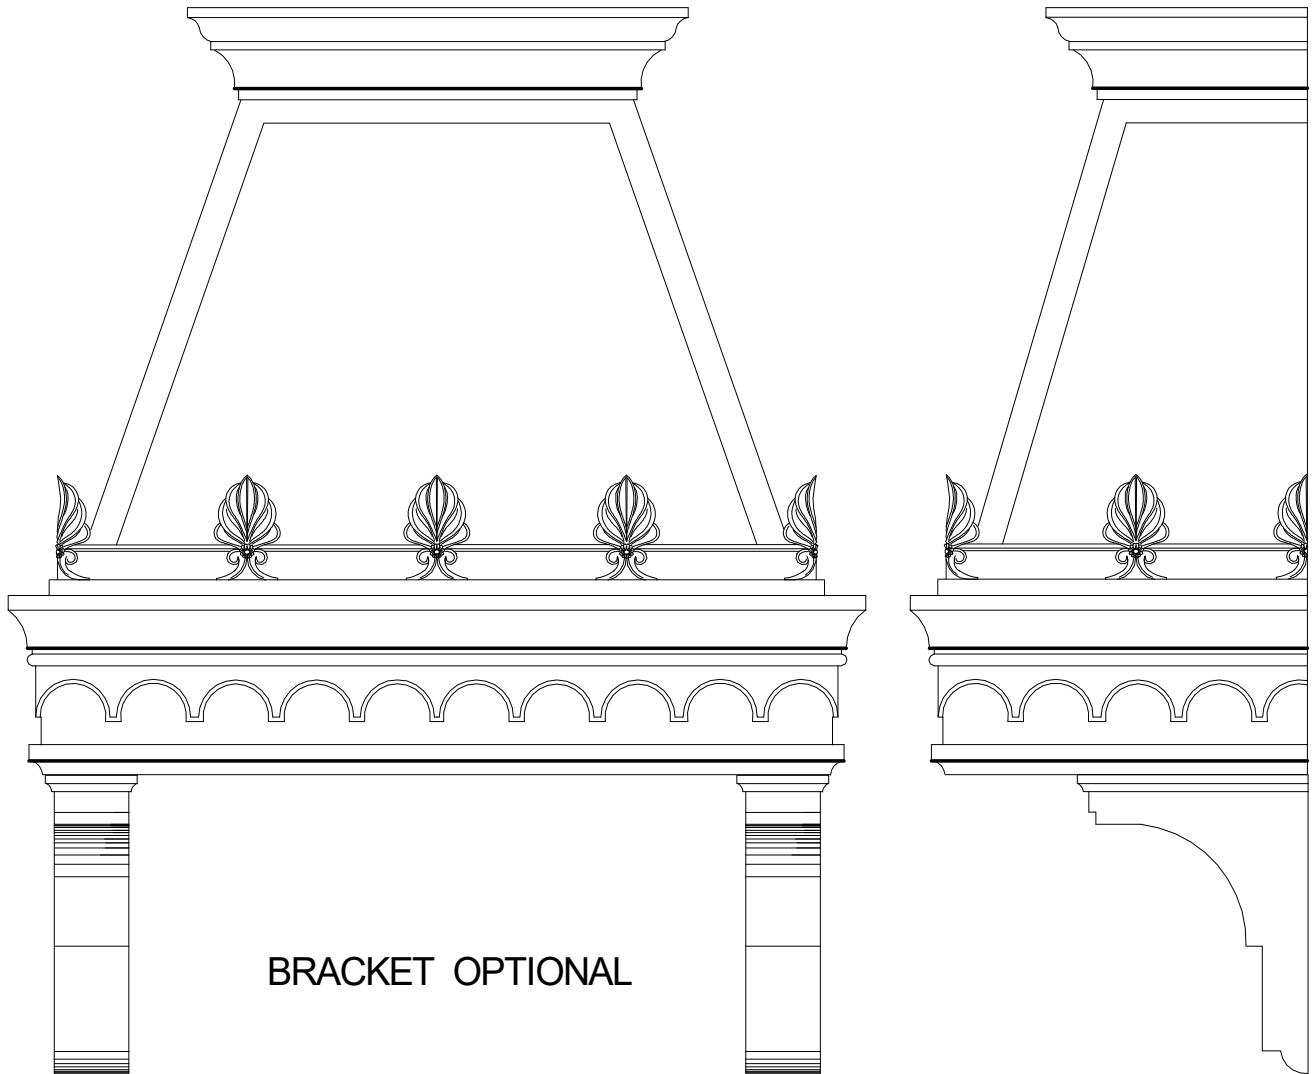

CROWN OPTION B

FITS 36" AND 48" STOVE TOPS

HEIGHTS CAN VARY

Hood 10

Ornamental
Plaster
Works,
Inc.

FITS 36" AND 48" STOVE TOPS

HEIGHTS CAN VARY

Hood 11

Ornamental
Plaster
Works,
Inc.

BRACKET OPTIONAL

FITS 36" AND 48" STOVE TOPS

HEIGHTS CAN VARY

Hood 12

Ornamental
Plaster
Works,
Inc.

BRACKET OPTIONAL

FITS 36" AND 48" STOVE TOPS