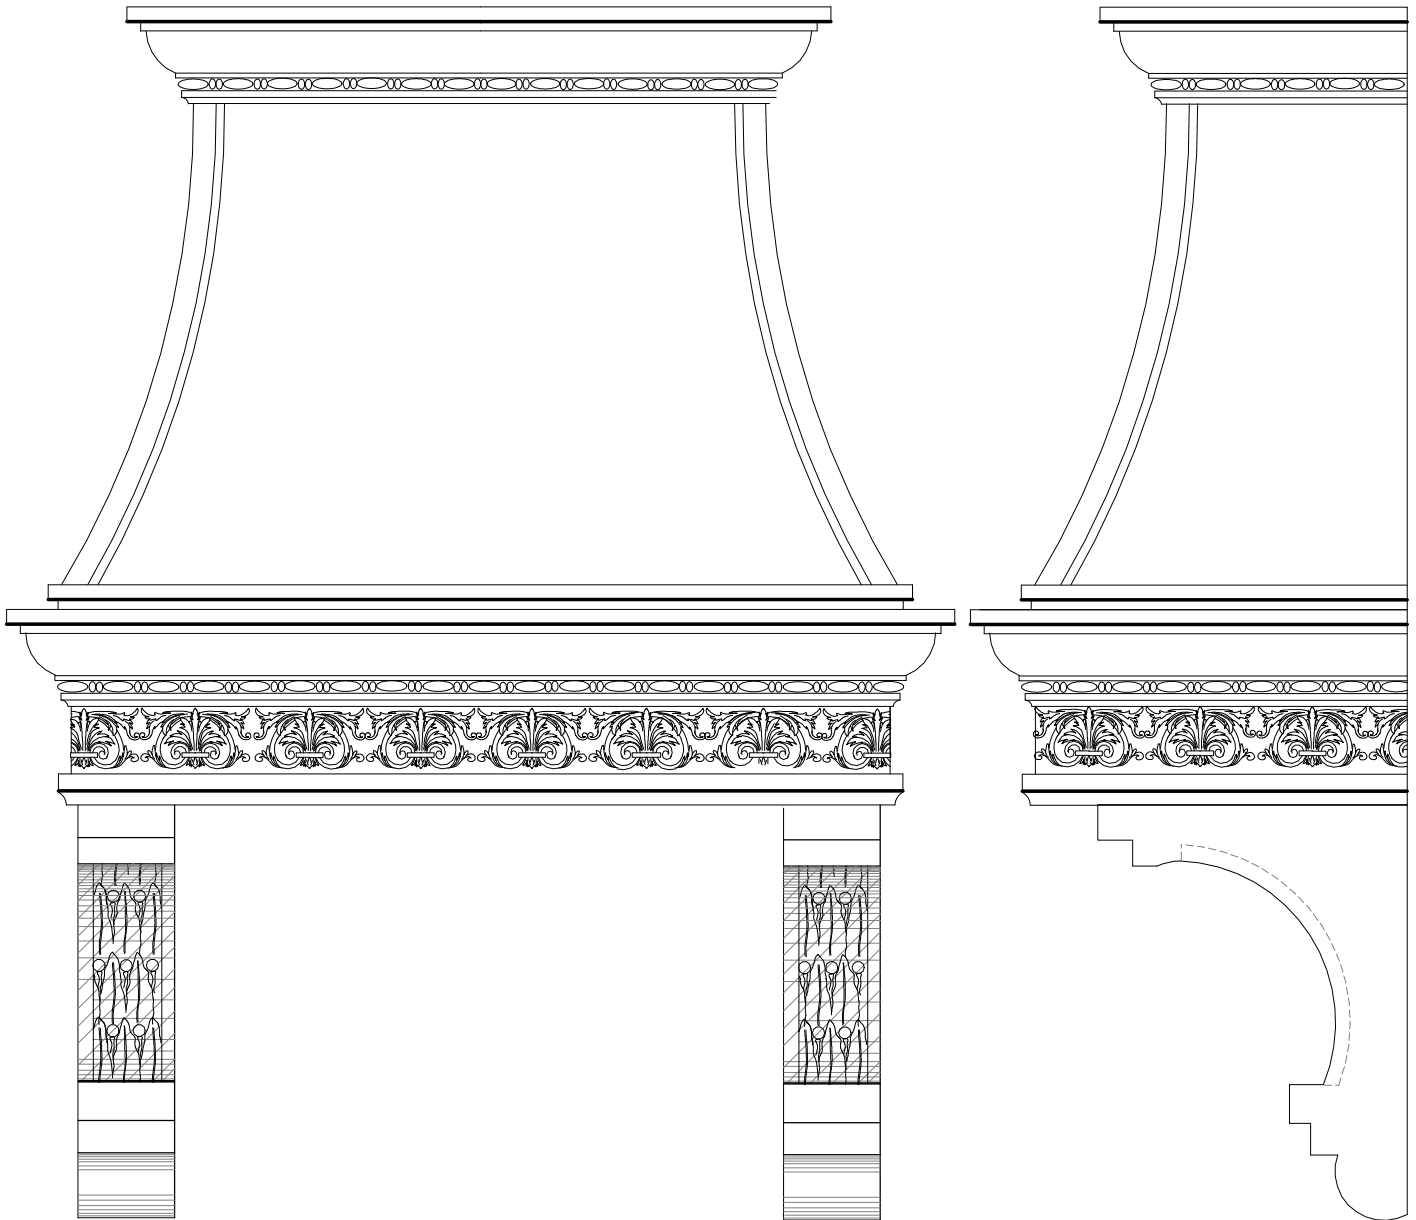

Ornamental
Plaster
Works,
Inc.

BRACKET OPTIONAL

26"

FITS 36" AND 48" STOVE UNITS

HEIGHTS CAN VARY

Hood 21

Ornamental
Plaster
Works,
Inc.

FITS 36" AND 48" STOVE UNITS