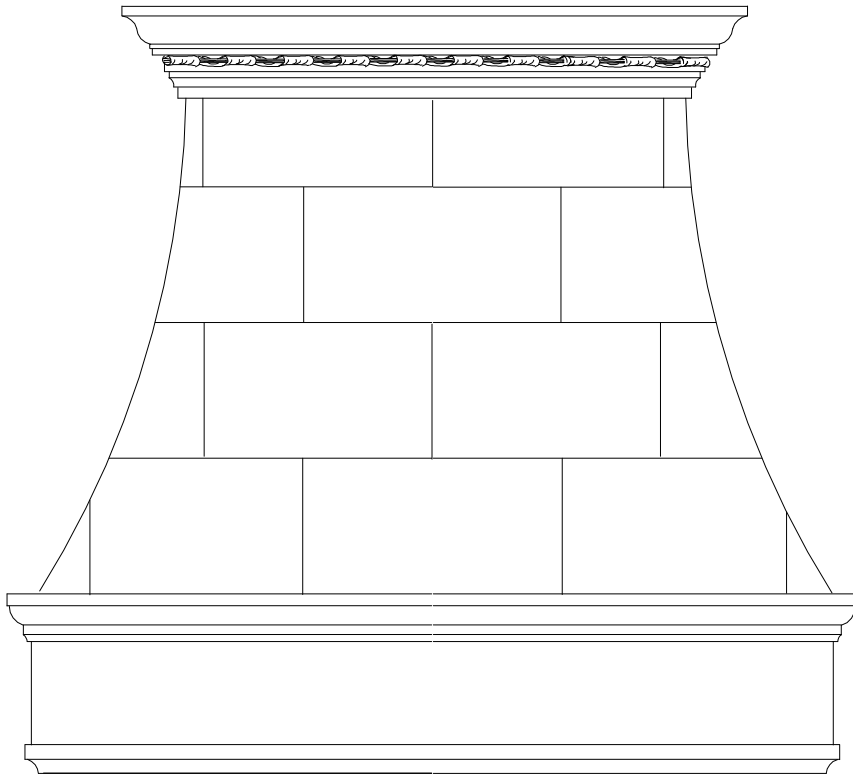

Range
Hoods
Catalogue

handcrafted works of art

ORNAMENTAL
PLASTER
WORKS
INC.

Hood 01

Ornamental
Plaster
Works,
Inc.

CROWN OPTION A

CROWN OPTION B

FITS 36" AND 48" STOVE TOPS

HEIGHTS CAN VARY

Hood 02

Ornamental
Plaster
Works,
Inc.

CROWN OPTION A

CROWN OPTION B

FITS 36" AND 48" STOVE TOPS

HEIGHTS CAN VARY

Hood 03