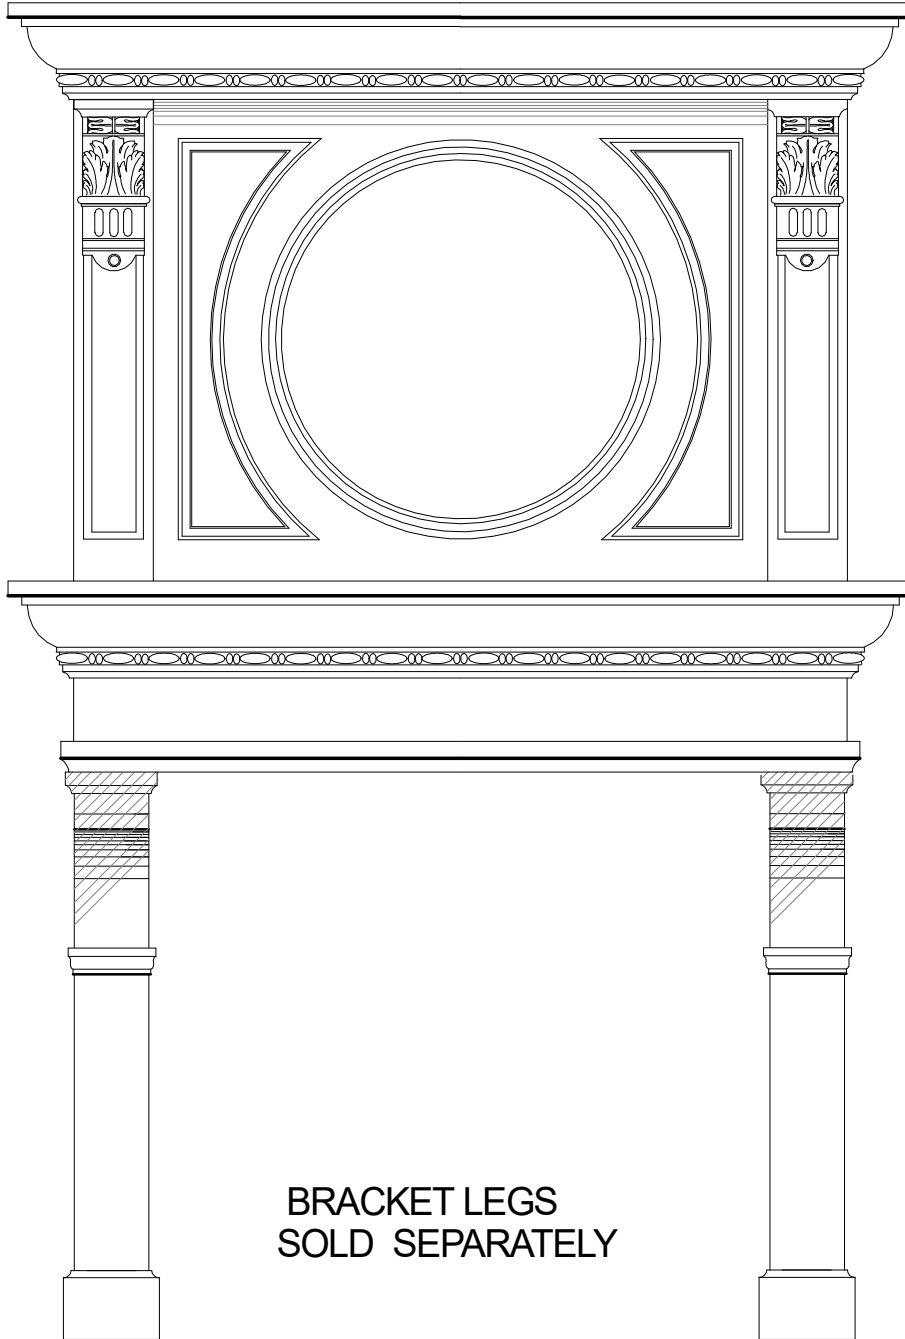

BRACKET LEGS
SOLD SEPARATELY