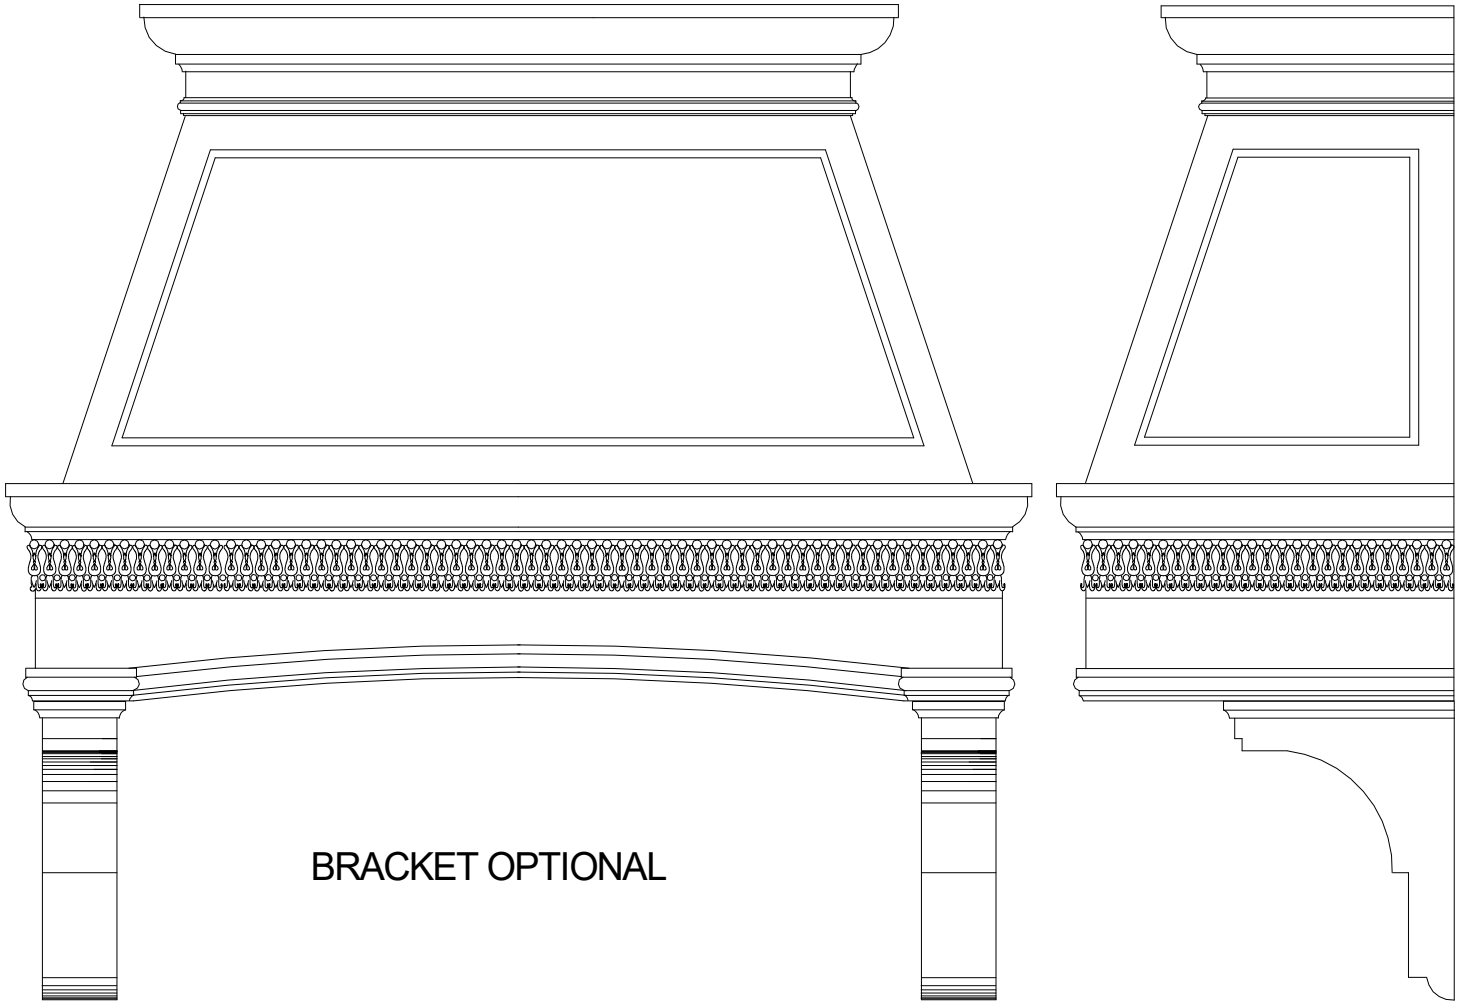

C05

C04

C01A

FITS 36" AND 48" STOVE TOPS

HEIGHTS CAN VARY

Hood 07

Ornamental
Plaster
Works,
Inc.

BRACKET OPTIONAL