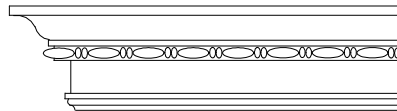

C01A

FITS 36" AND 48" STOVE TOPS

HEIGHTS CAN VARY

Hood 06

Ornamental
Plaster
Works,
Inc.

BRACKET OPTIONAL

CROWN OPTIONS

C03A