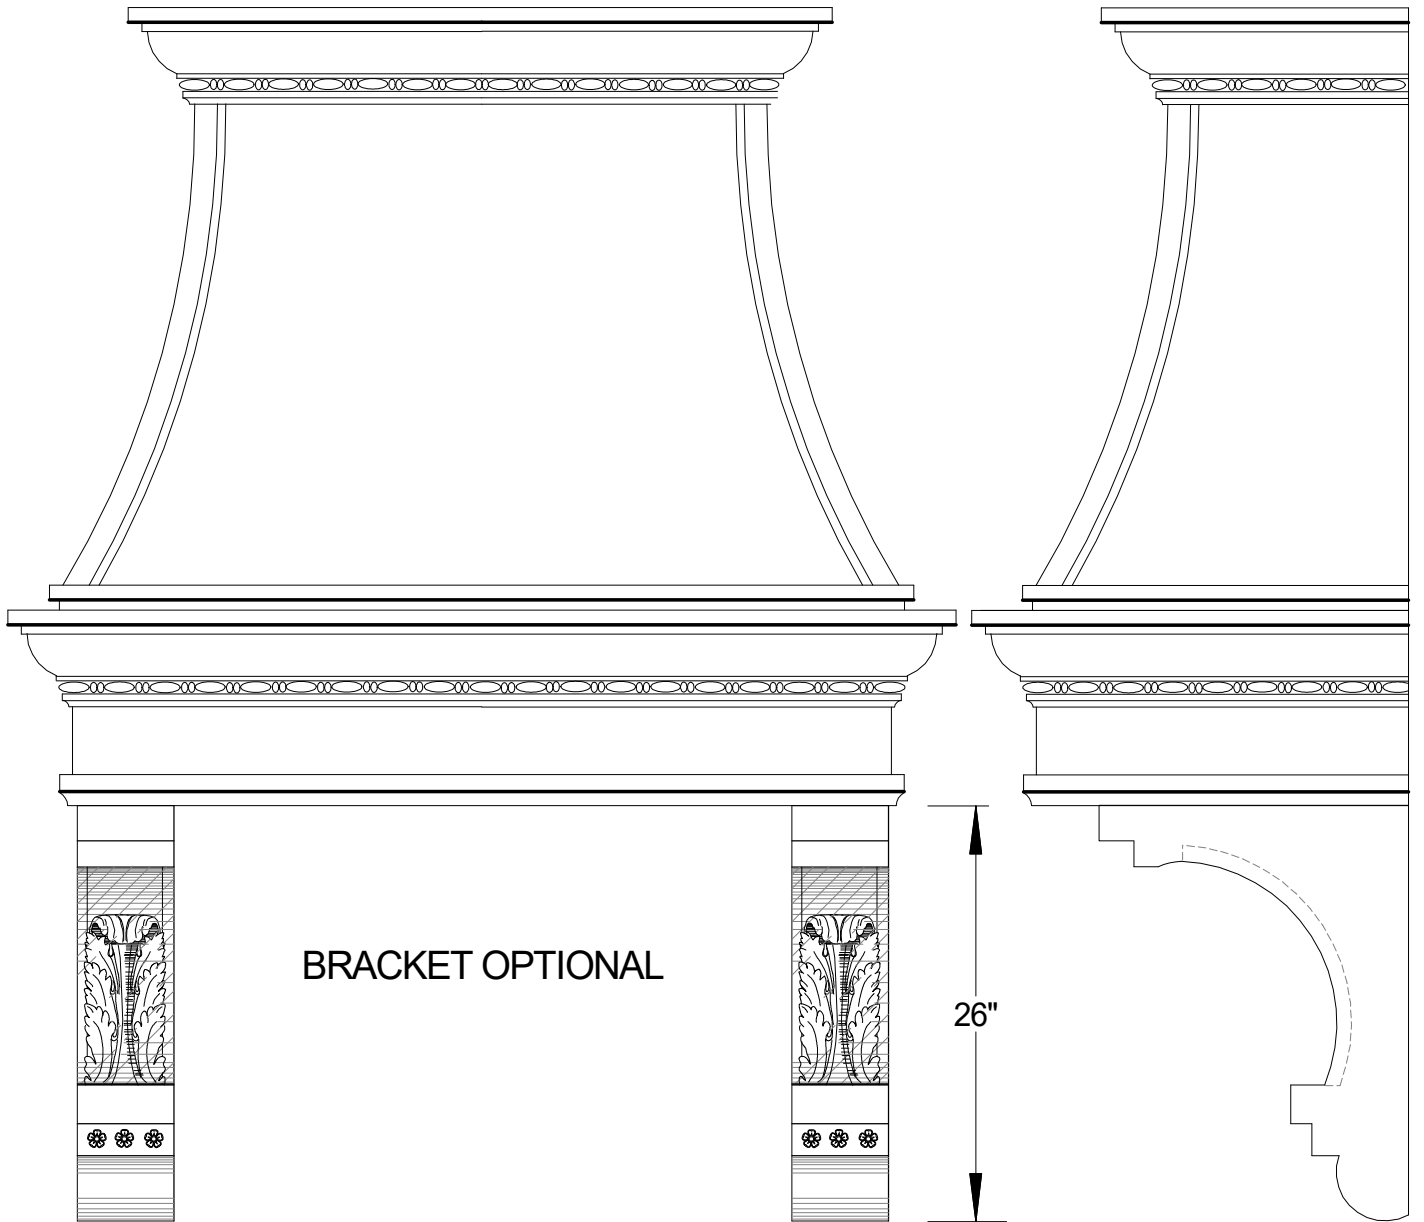

FITS 36" AND 48" STOVE UNITS

HEIGHTS CAN VARY