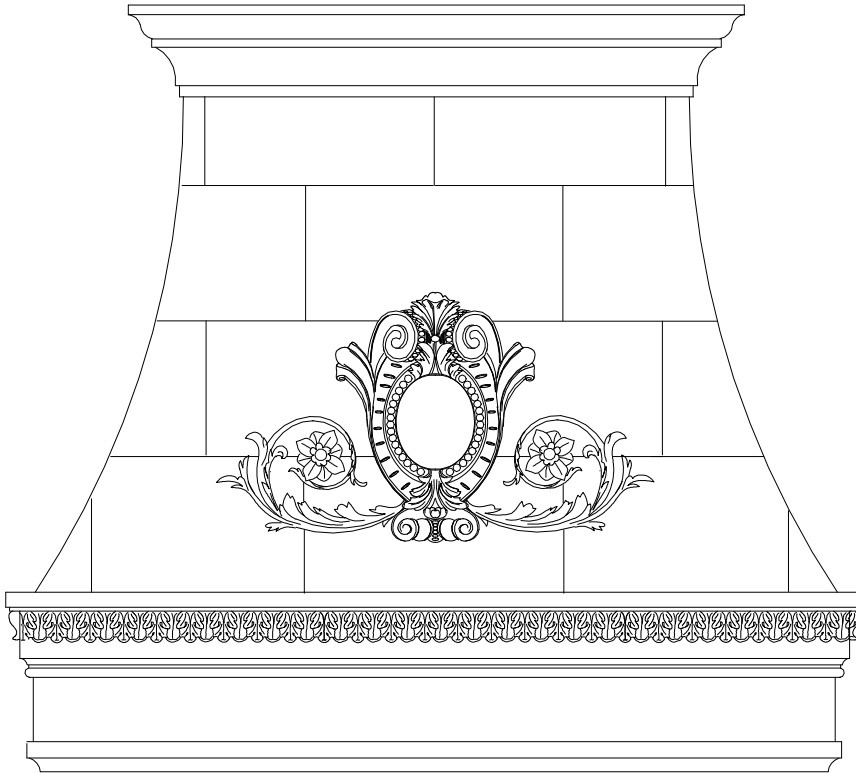

Ornamental
Plaster
Works,
Inc.

CROWN OPTION B

CROWN OPTION C

CROWN OPTION D

FITS 36" AND 48" STOVE TOPS

HEIGHTS CAN VARY

Hood 08B

Ornamental
Plaster
Works,
Inc.