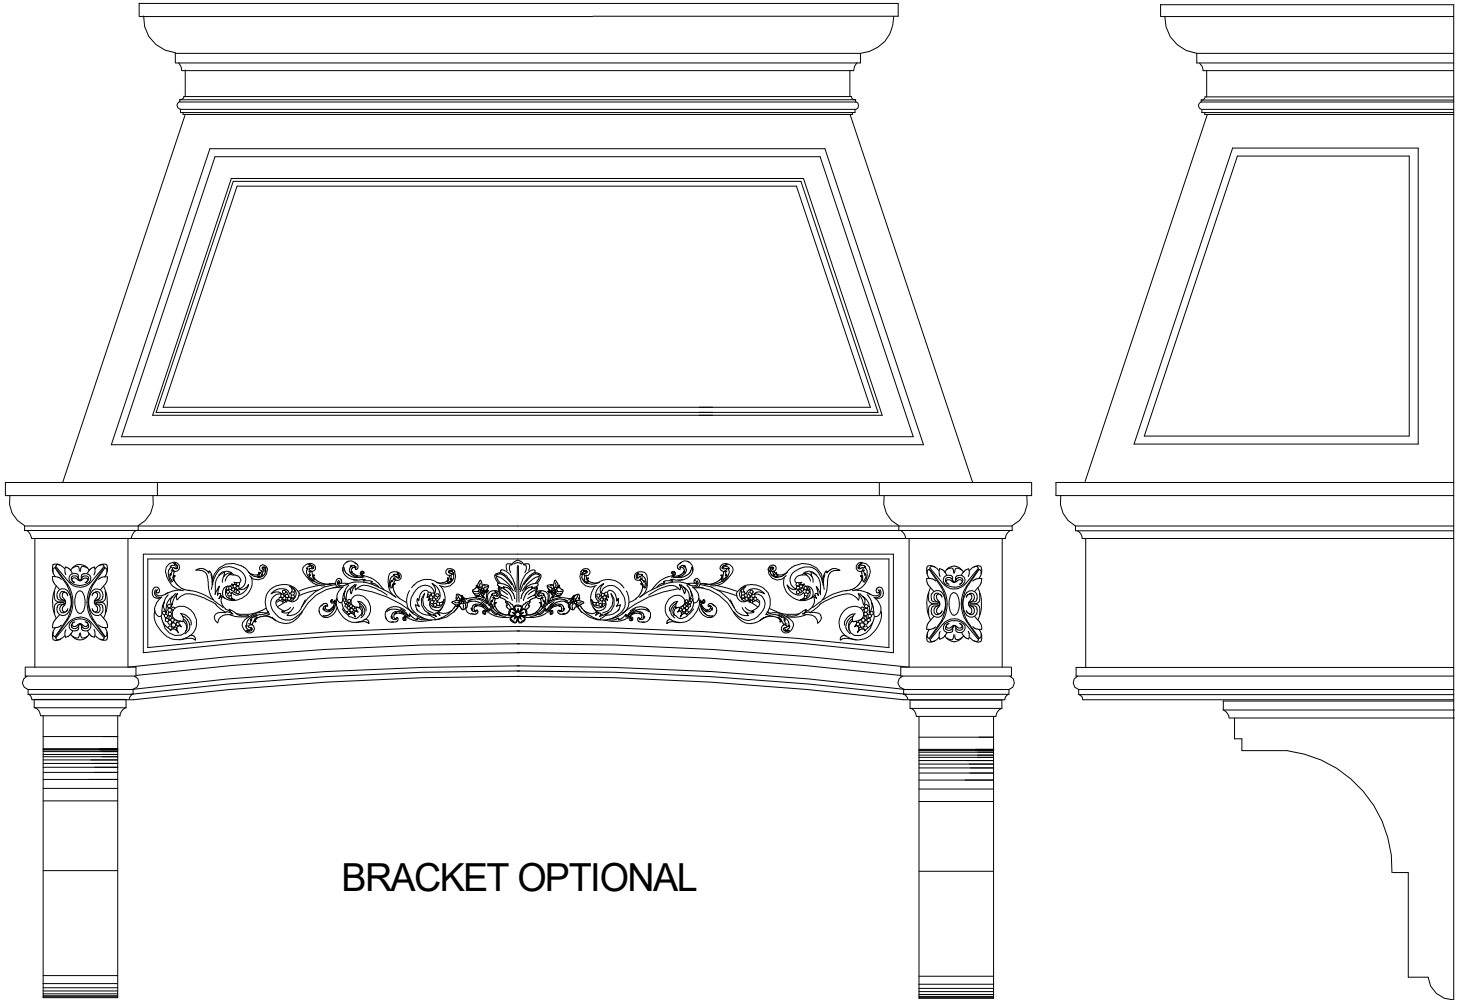

C01A

FITS 36" AND 48" STOVE TOPS

HEIGHTS CAN VARY

Hood 06

Ornamental
Plaster
Works,
Inc.

BRACKET OPTIONAL

CROWN OPTIONS

C03A