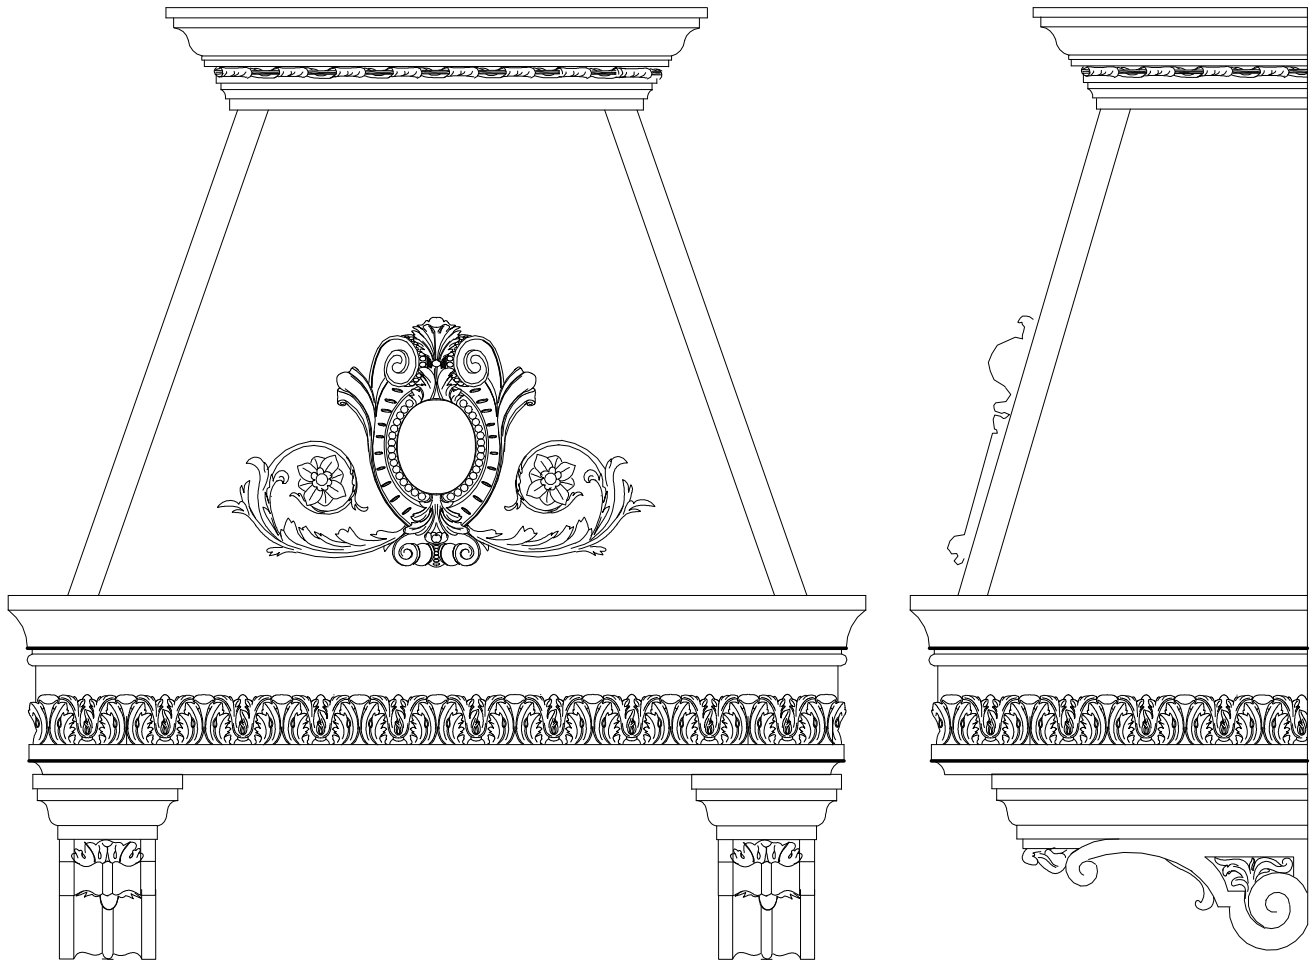

Ornamental
Plaster
Works,
Inc.

BRACKET OPTIONAL

FITS 36" AND 48" STOVE TOPS

HEIGHTS CAN VARY

Hood 12

Ornamental
Plaster
Works,
Inc.

BRACKET OPTIONAL

FITS 36" AND 48" STOVE TOPS