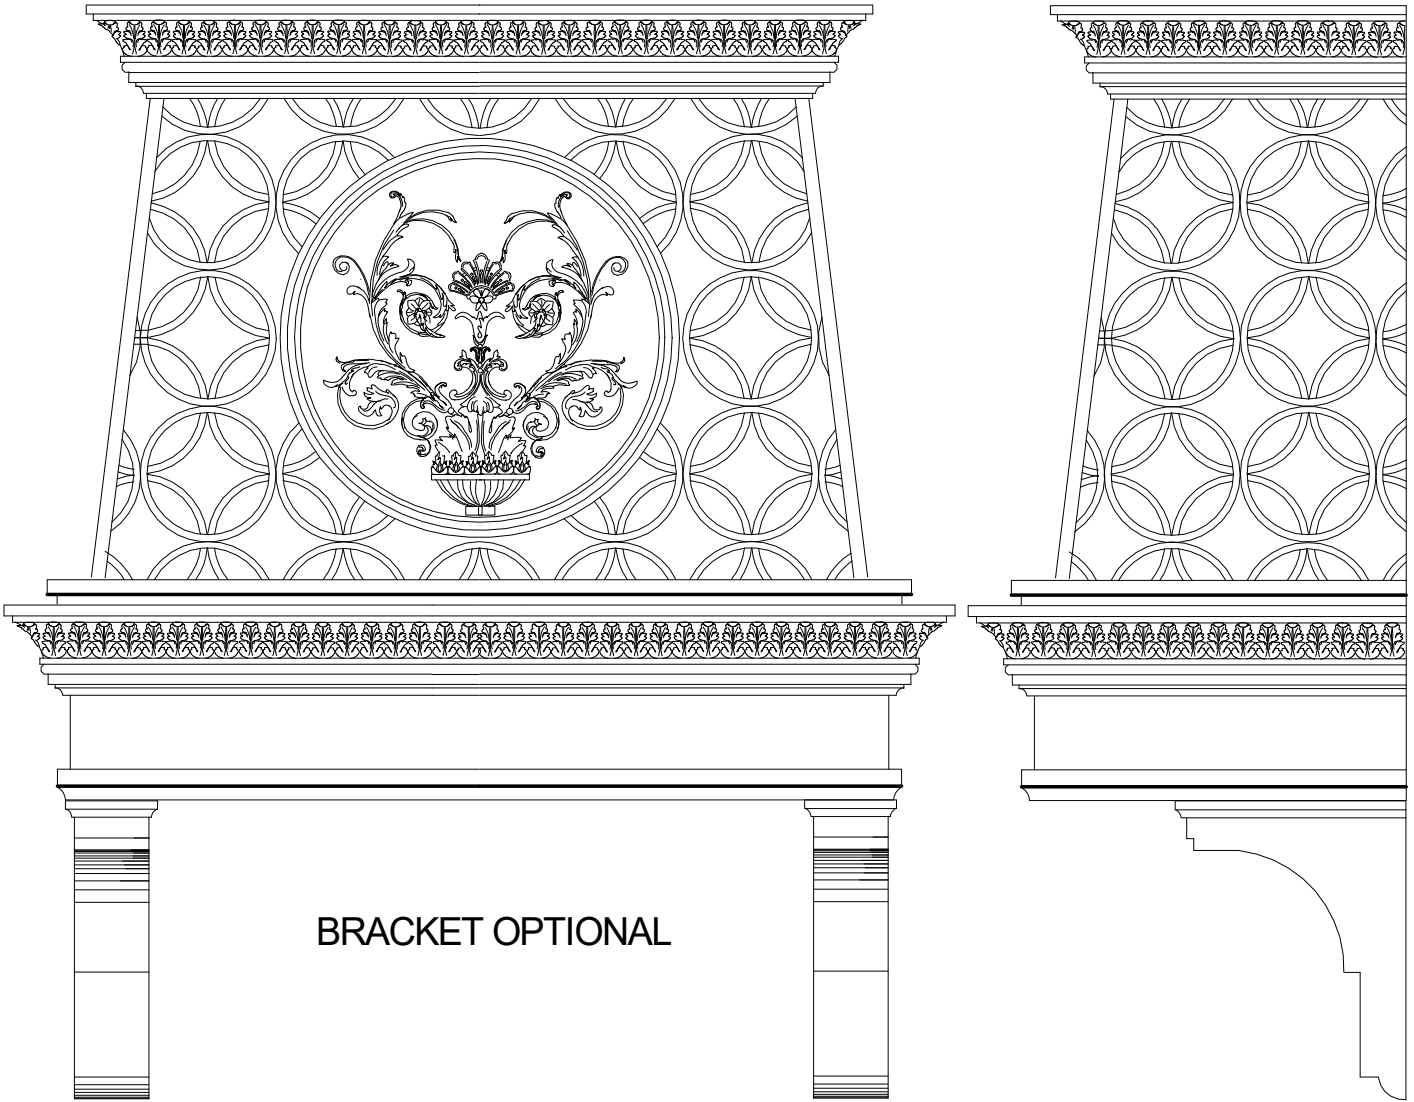

HEIGHTS CAN VARY

Hood 17

Ornamental
Plaster
Works,
Inc.

FITS 36" AND 48" STOVE UNITS

HEIGHTS CAN VARY

Hood 18

Ornamental
Plaster
Works,
Inc.

BRACKET OPTIONAL