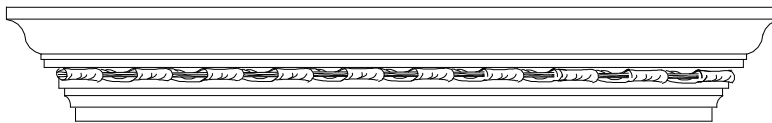

CROWN OPTION A