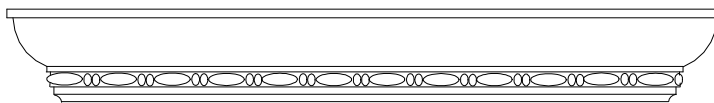

CROWN OPTION D

FITS 36" AND 48" STOVE TOPS

HEIGHTS CAN VARY