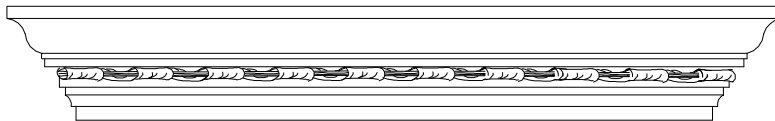

Range
Hoods
Catalogue

handcrafted works of art

ORNAMENTAL
PLASTER
WORKS
INC.

Hood 01

Ornamental
Plaster
Works,
Inc.

CROWN OPTION A

CROWN OPTION B

FITS 36" AND 48" STOVE TOPS