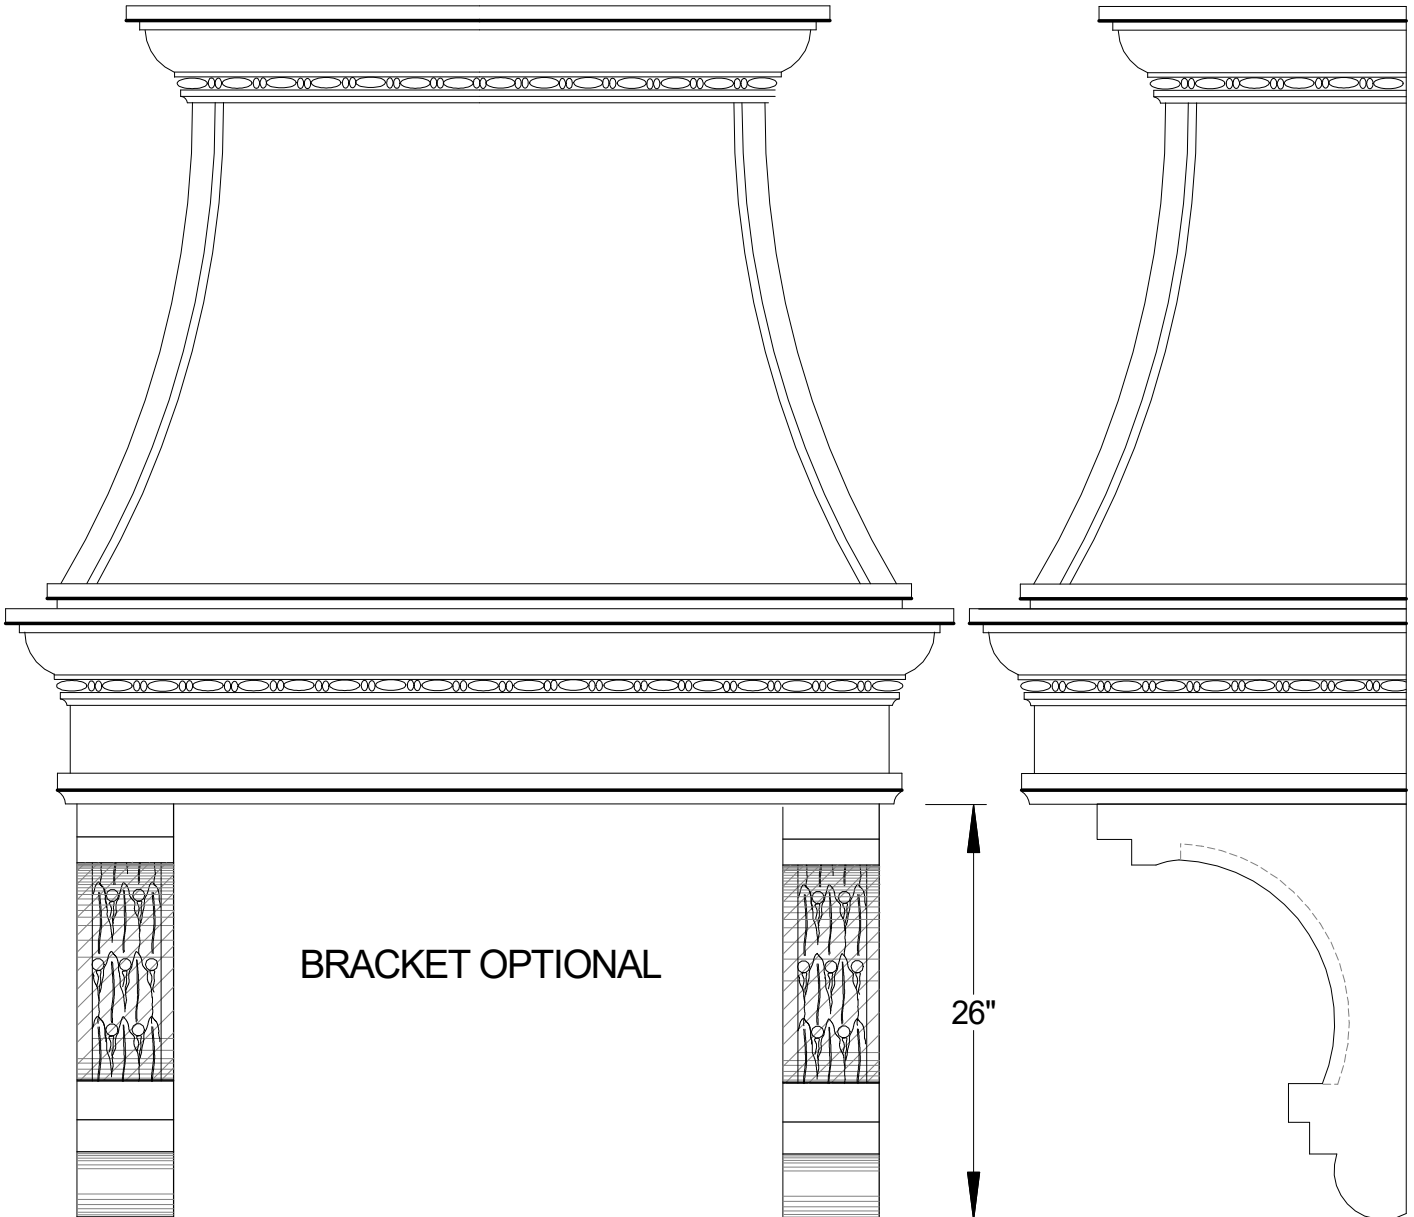

BRACKET OPTIONAL

26"

FITS 36" AND 48" STOVE UNITS

HEIGHTS CAN VARY