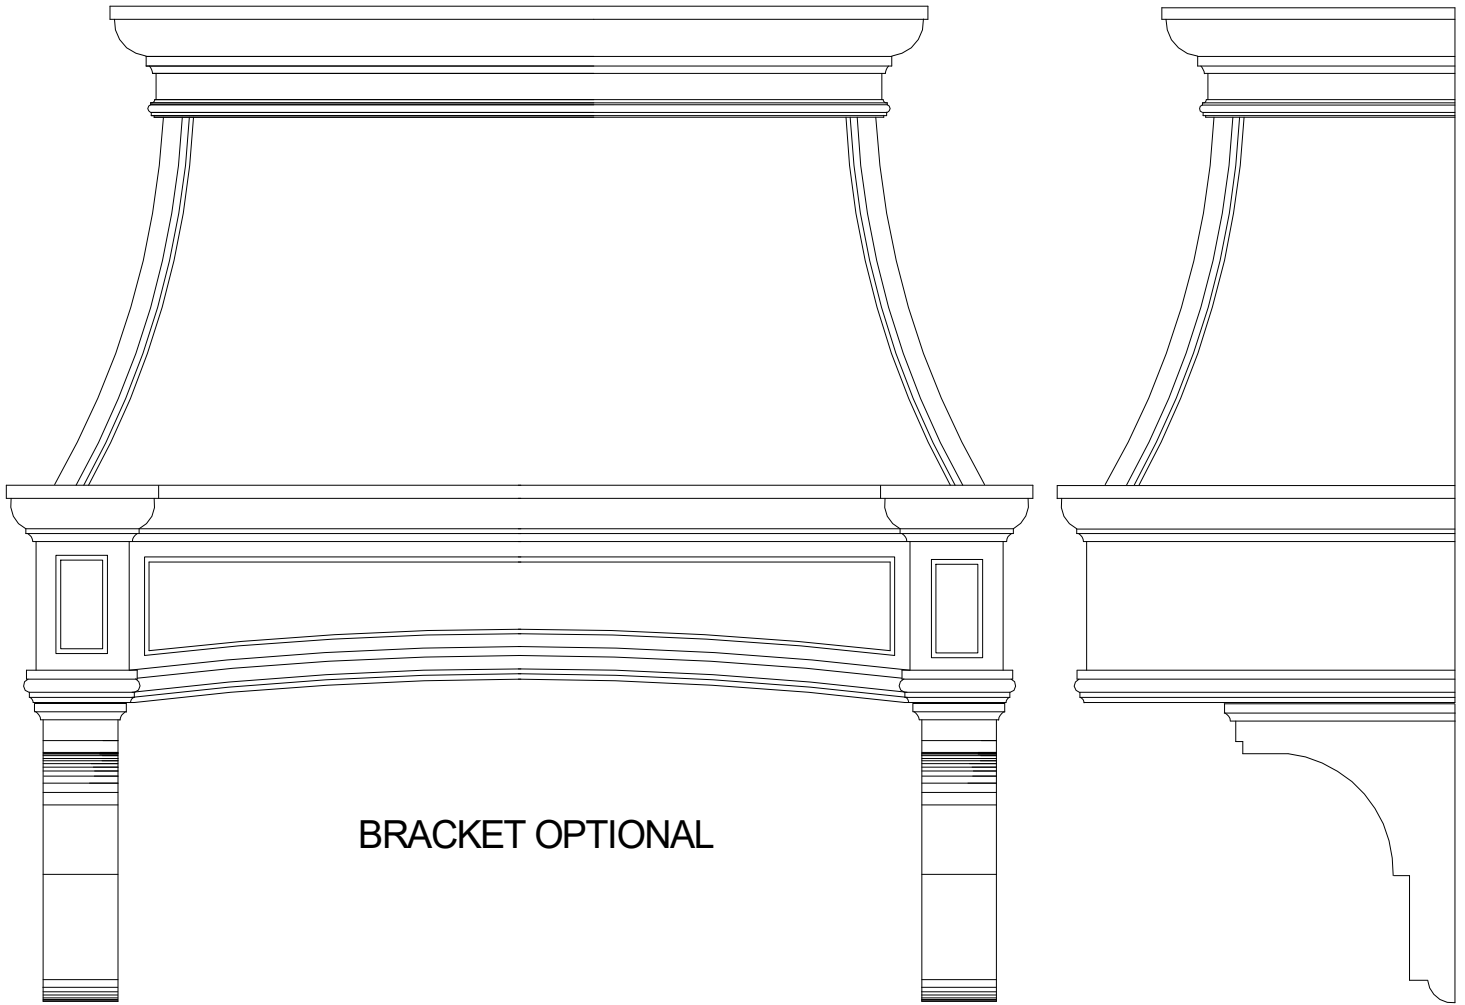

BRACKET OPTIONAL

CROWN OPTIONS

C03A

C05

C04

C01A

FITS 36" AND 48" STOVE TOPS

HEIGHTS CAN VARY