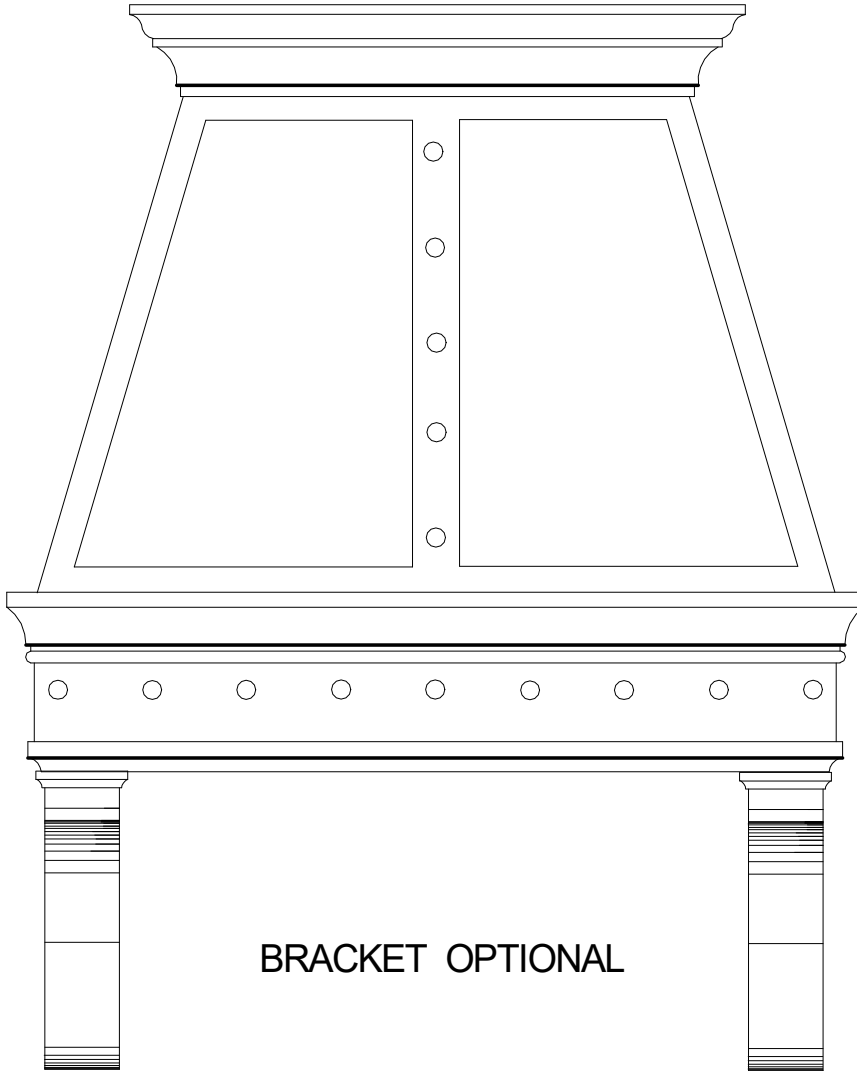

CROWN OPTION B

CROWN OPTION C

CROWN OPTION D

FITS 36" AND 48" STOVE TOPS

HEIGHTS CAN VARY

Hood 09

Ornamental
Plaster
Works,
Inc.

BRACKET OPTIONAL