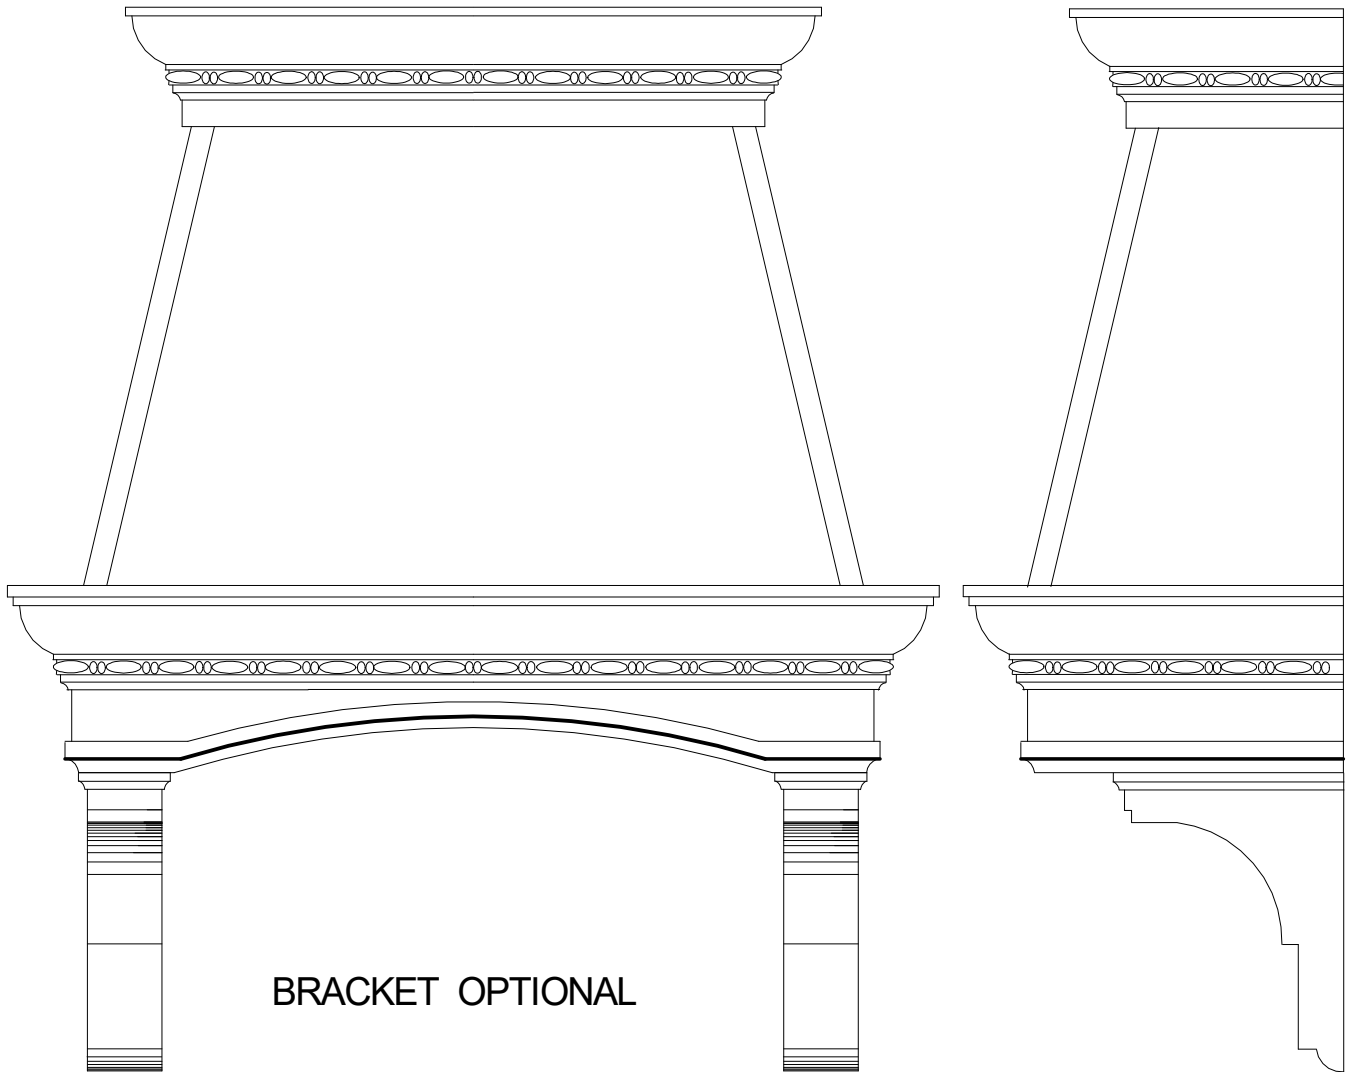

FITS 36" AND 48" STOVE TOPS

HEIGHTS CAN VARY