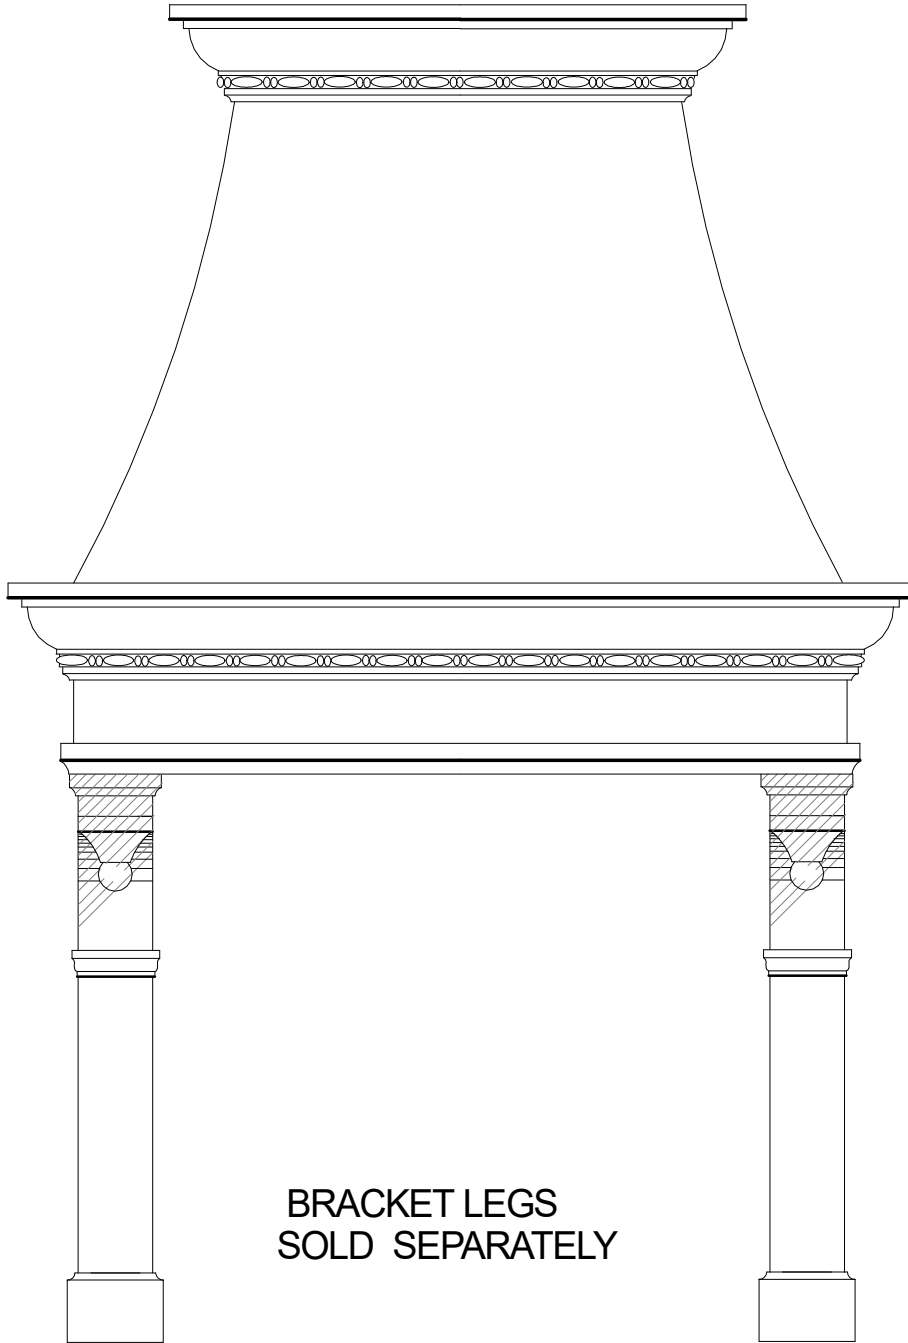

BRACKET LEGS
SOLD SEPARATELY