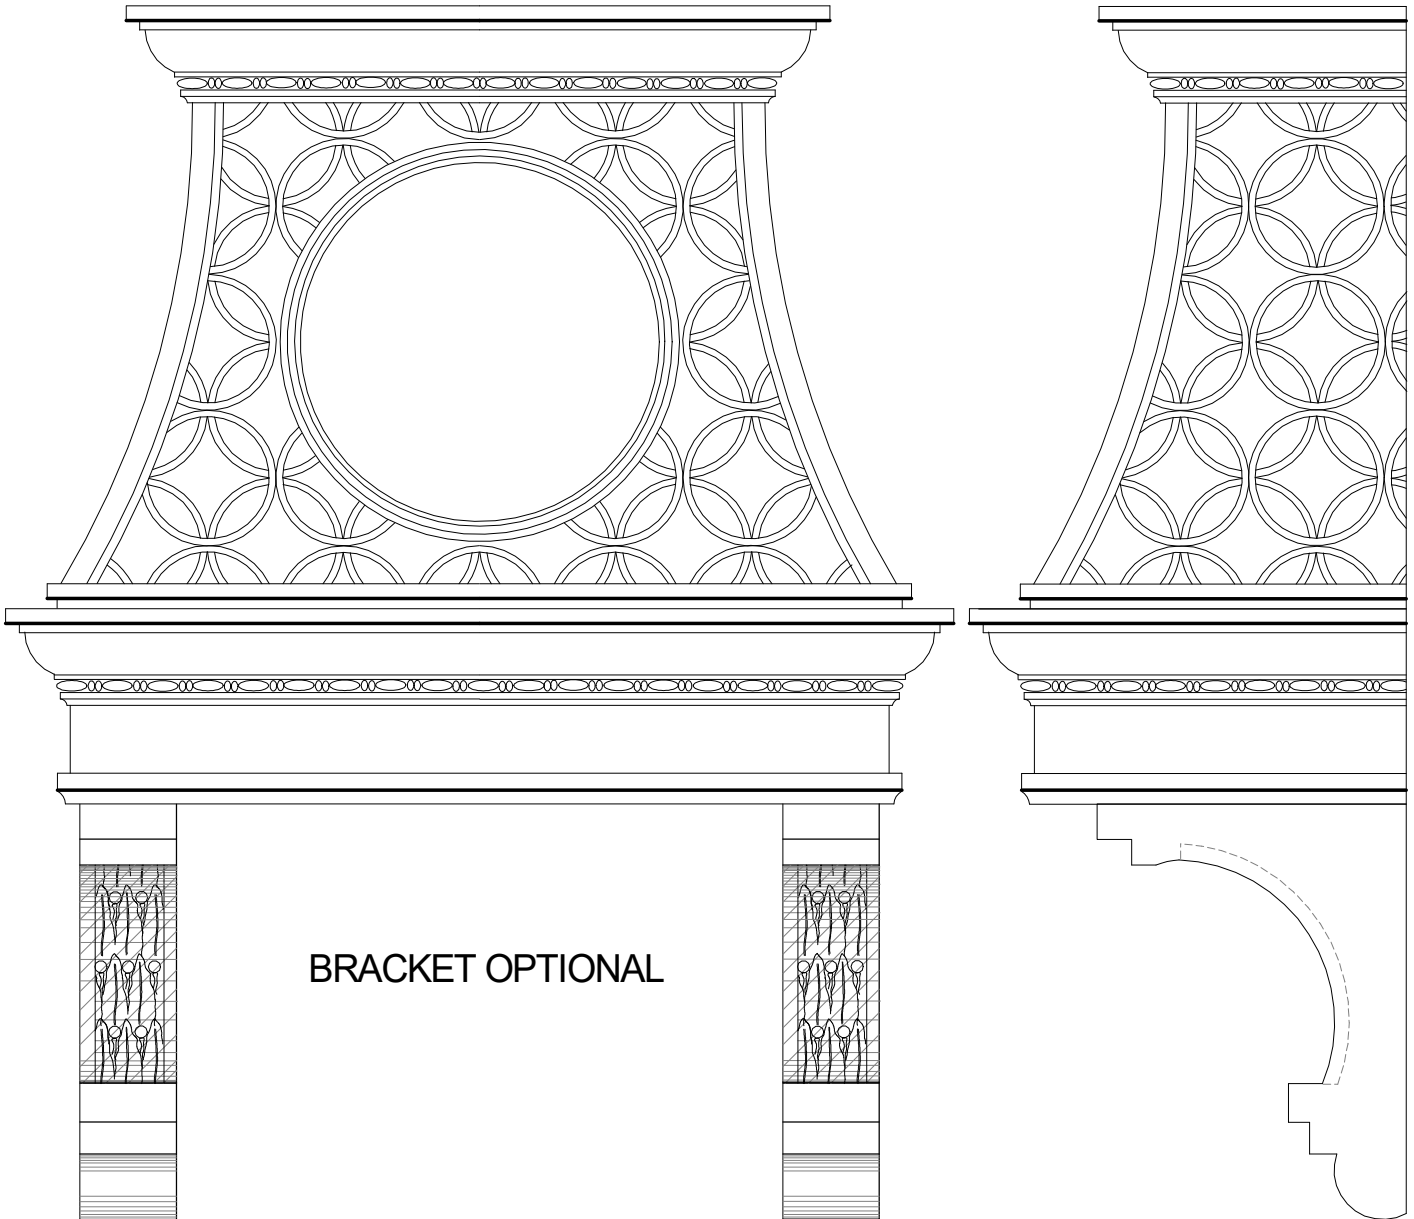

BRACKET OPTIONAL

FITS 36" AND 48" STOVE UNITS

HEIGHTS CAN VARY