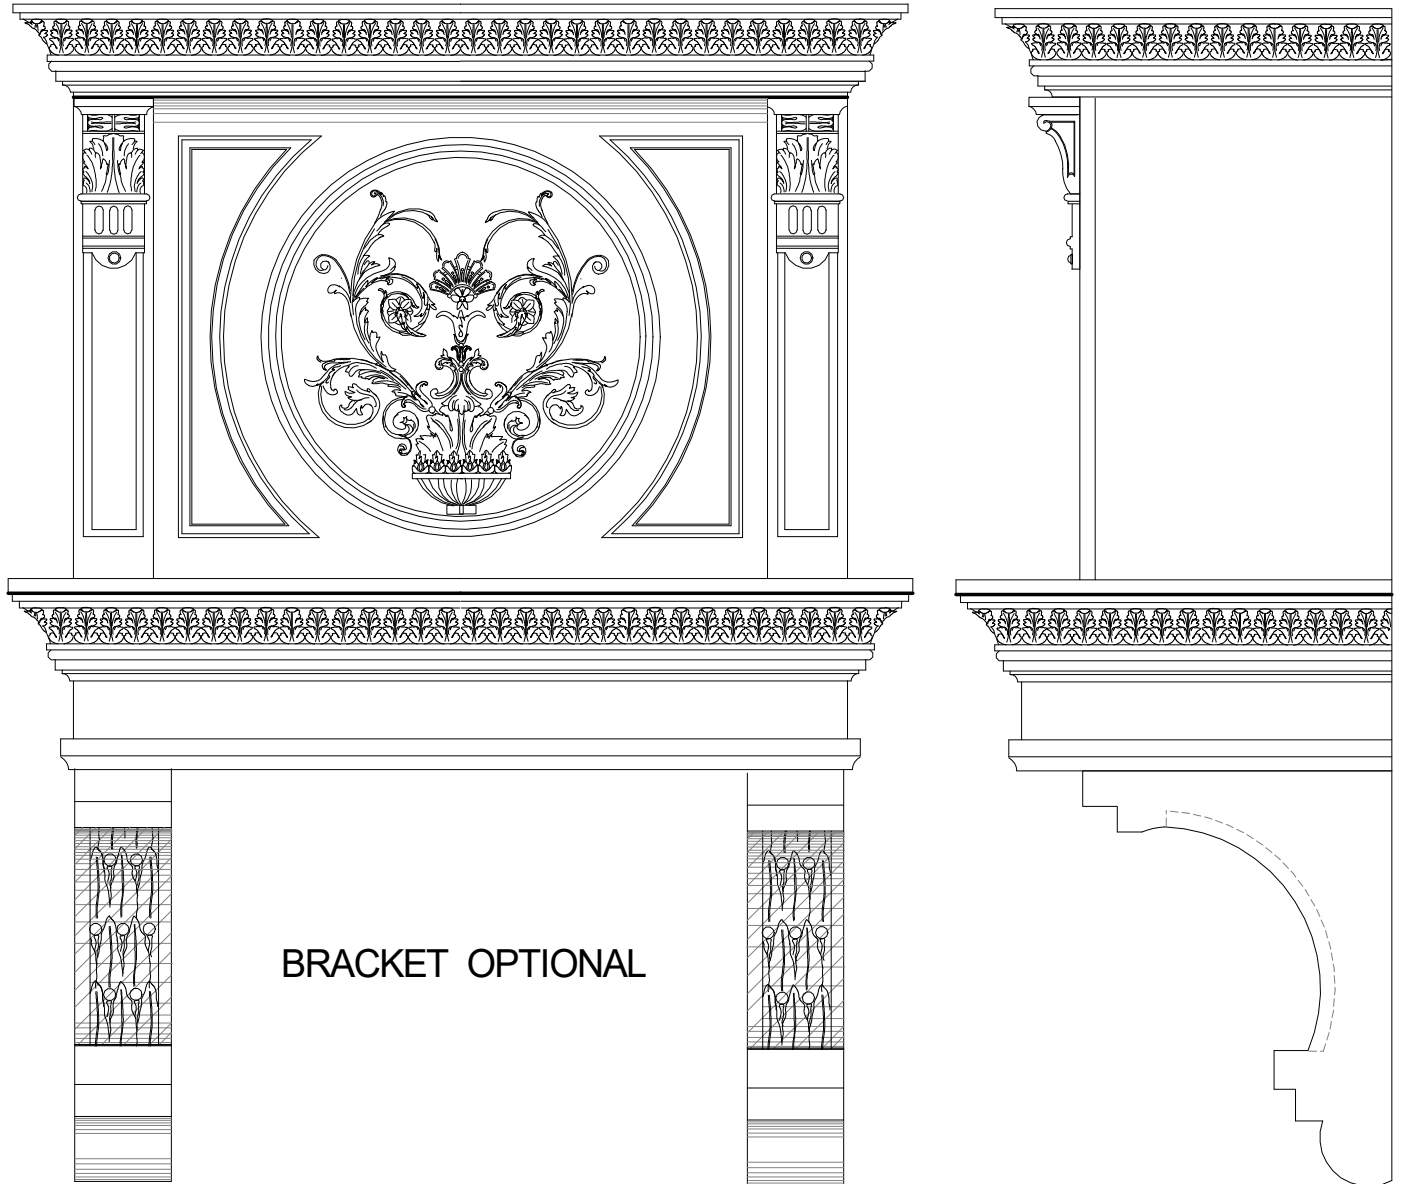

HEIGHTS CAN VARY

Hood 13

Ornamental
Plaster
Works,
Inc.

FITS 36" AND 48" STOVE TOPS

HEIGHTS CAN VARY

Hood 14A

Ornamental
Plaster
Works,
Inc.

BRACKET OPTIONAL