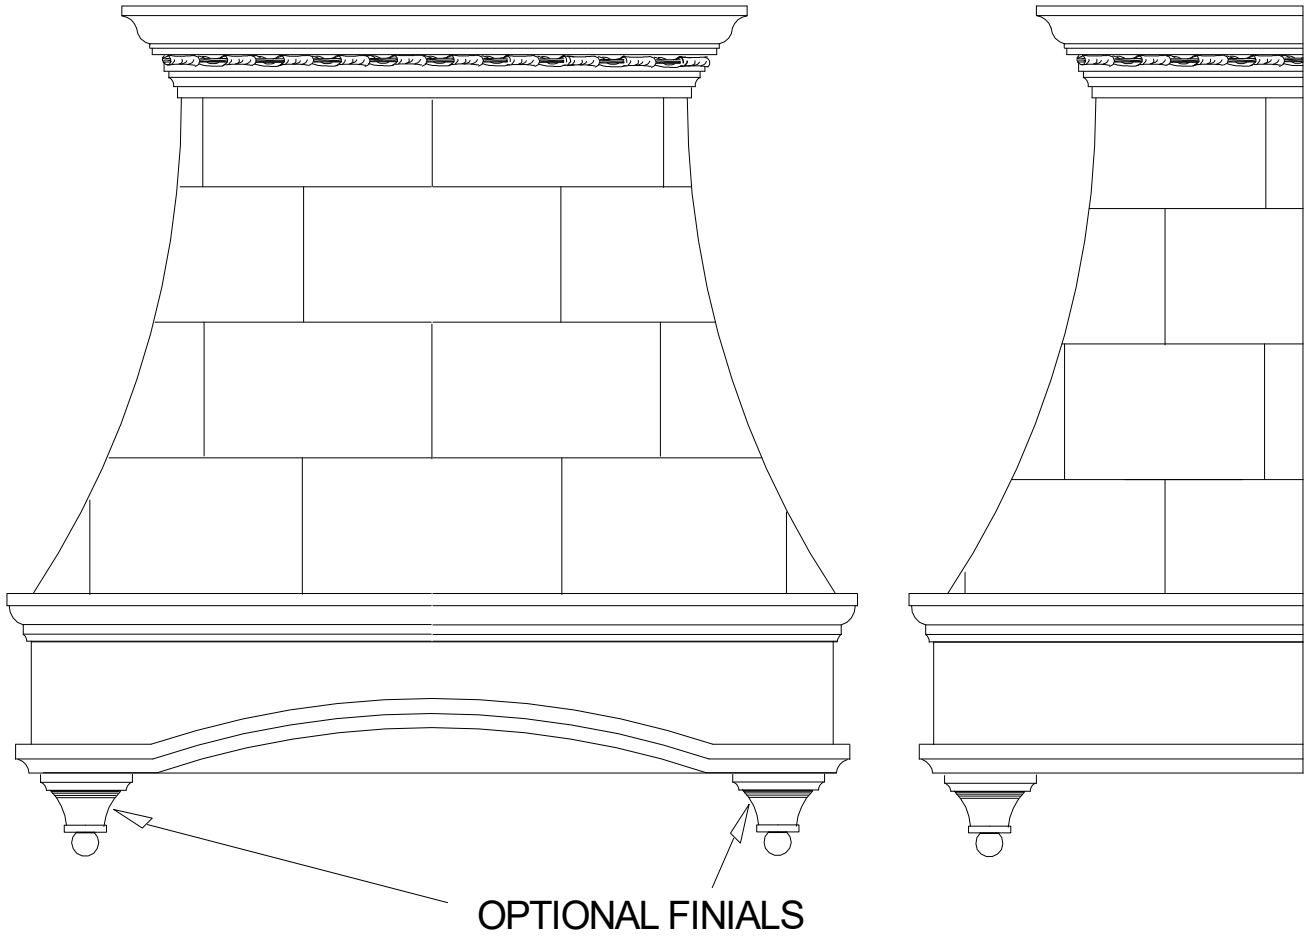

OPTIONAL FINIALS

OPTIONAL
FINIAL