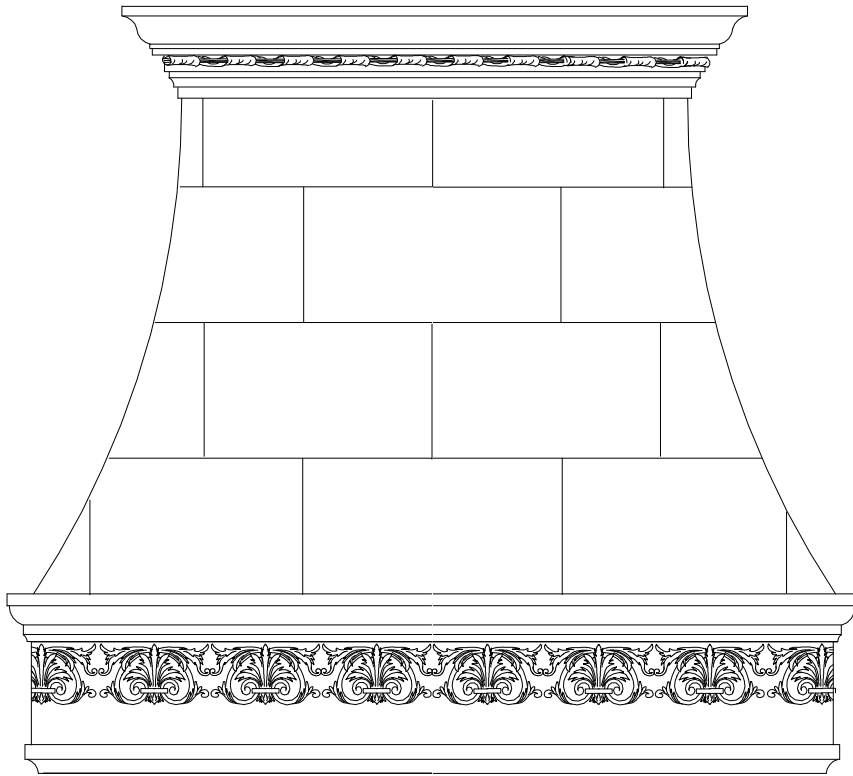

Range
Hoods
Catalogue

handcrafted works of art

ORNAMENTAL
PLASTER
WORKS
INC.

Hood 01

Ornamental
Plaster
Works,
Inc.

CROWN OPTION A

CROWN OPTION B

FITS 36" AND 48" STOVE TOPS

HEIGHTS CAN VARY

Hood 02

Ornamental
Plaster
Works,
Inc.

CROWN OPTION A

CROWN OPTION B

FITS 36" AND 48" STOVE TOPS

HEIGHTS CAN VARY

Hood 03